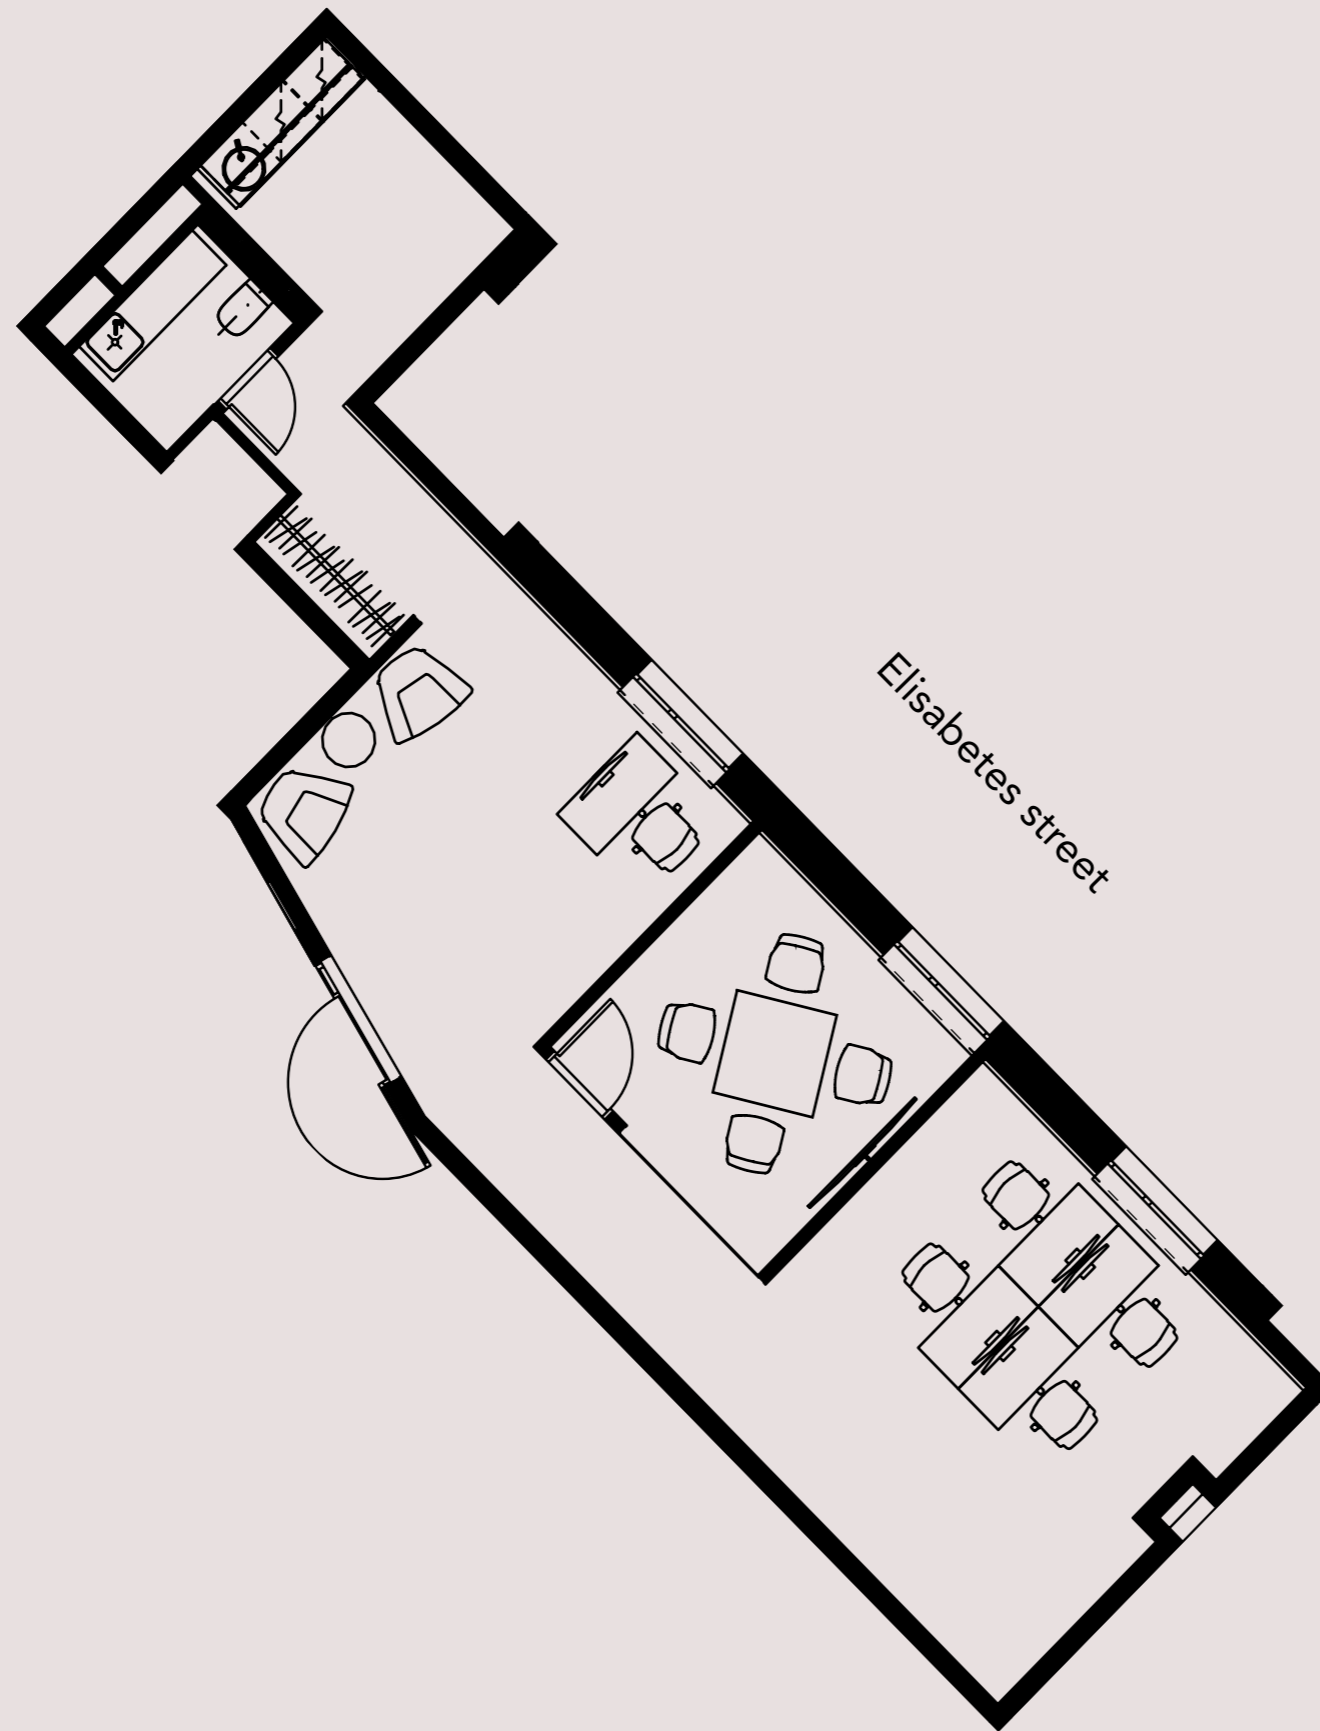

NOVIRA PLAZA

RIGA

3401

Floor	4
Size	68 m ²
Terrace	No
View	Elisabetes street
Status	Available