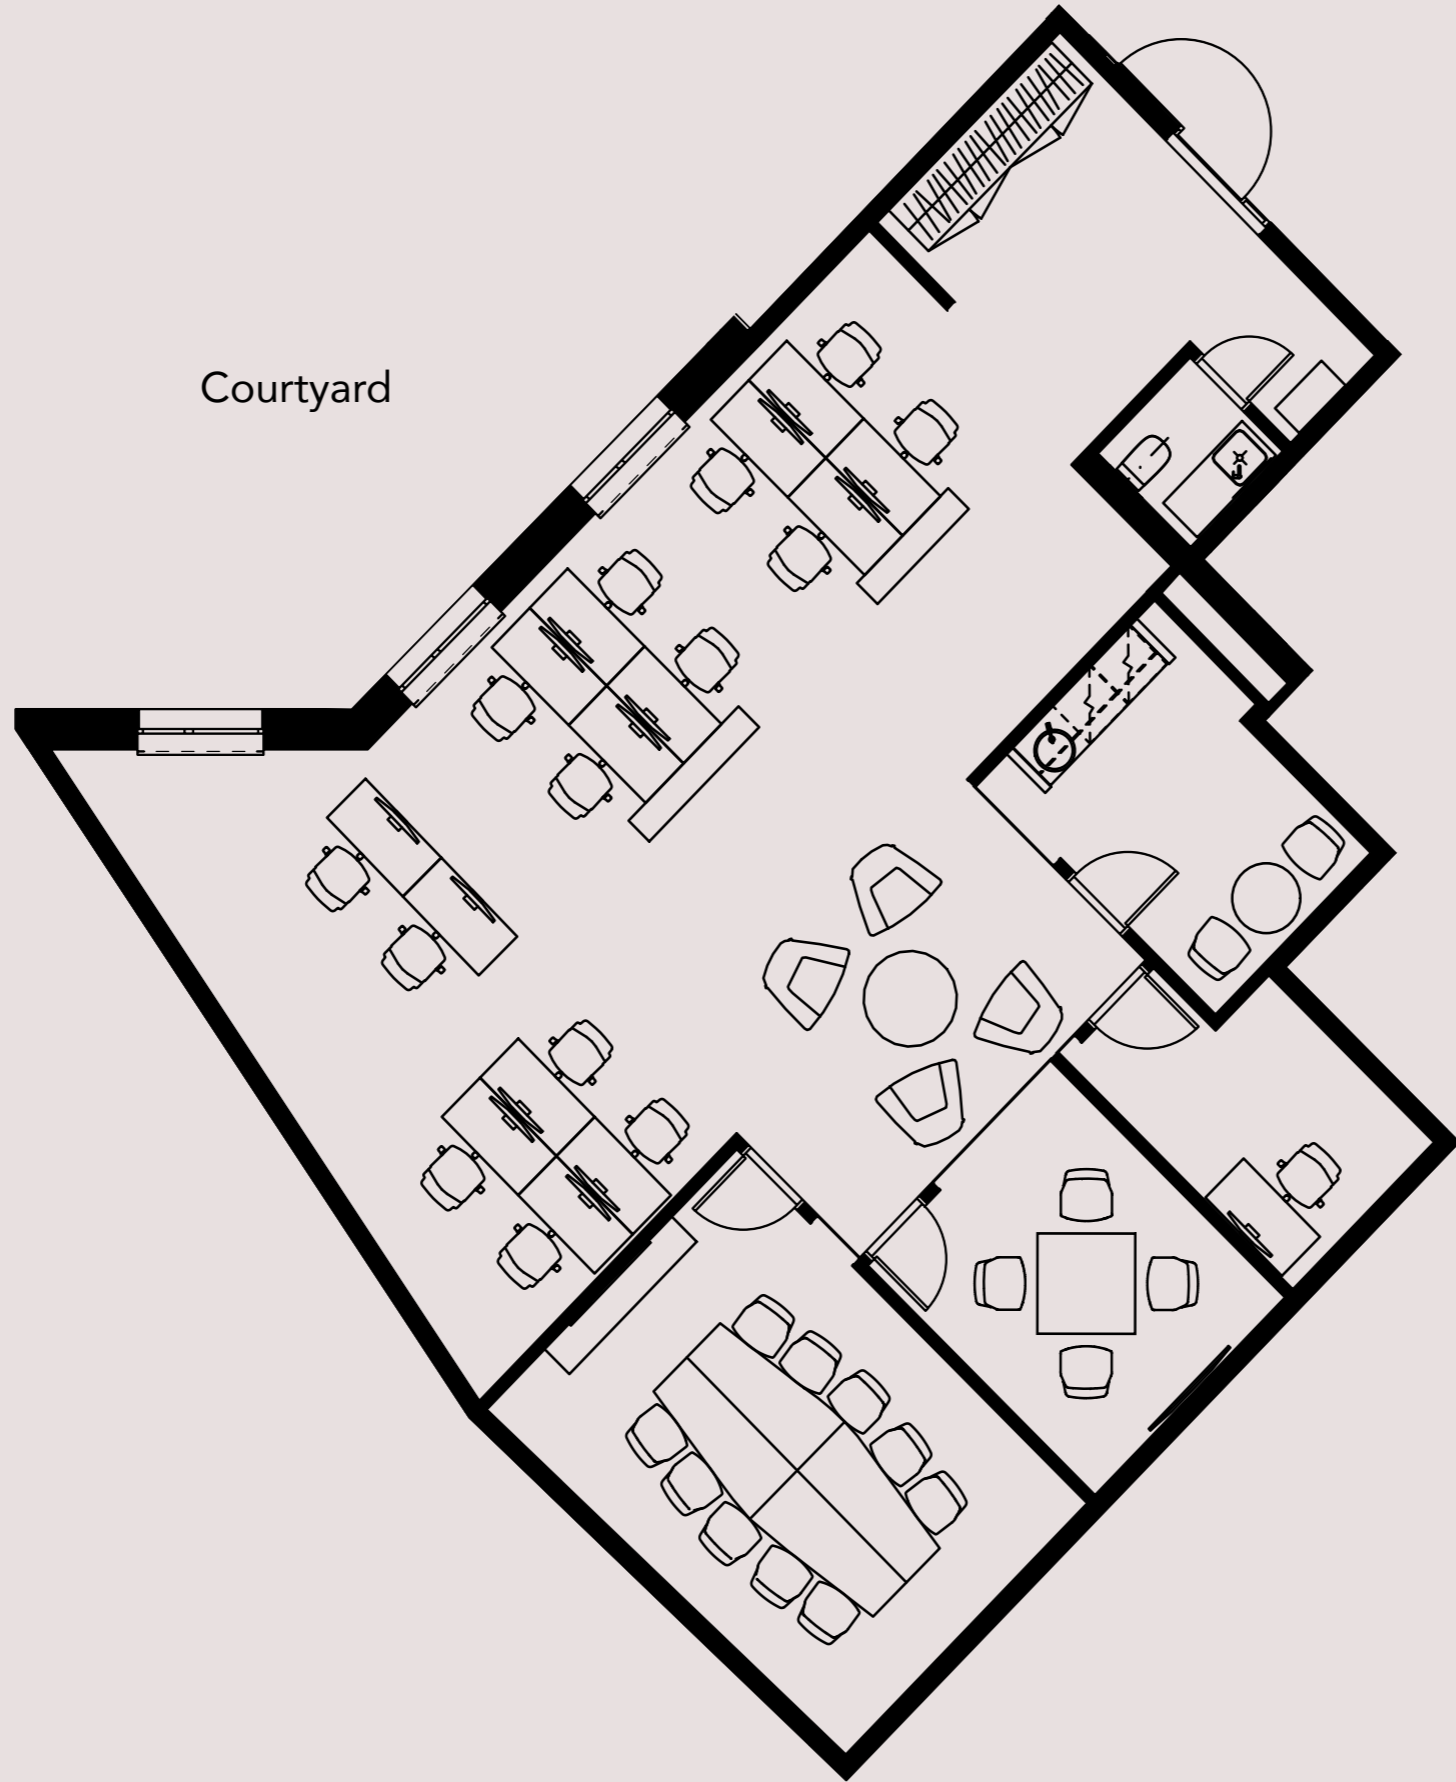

NOVIRA PLAZA RIGA

Courtyard

# 3403

Floor	4
Size	142 m <sup>2</sup>
Terrace	No
View	Courtyard
Status	Available