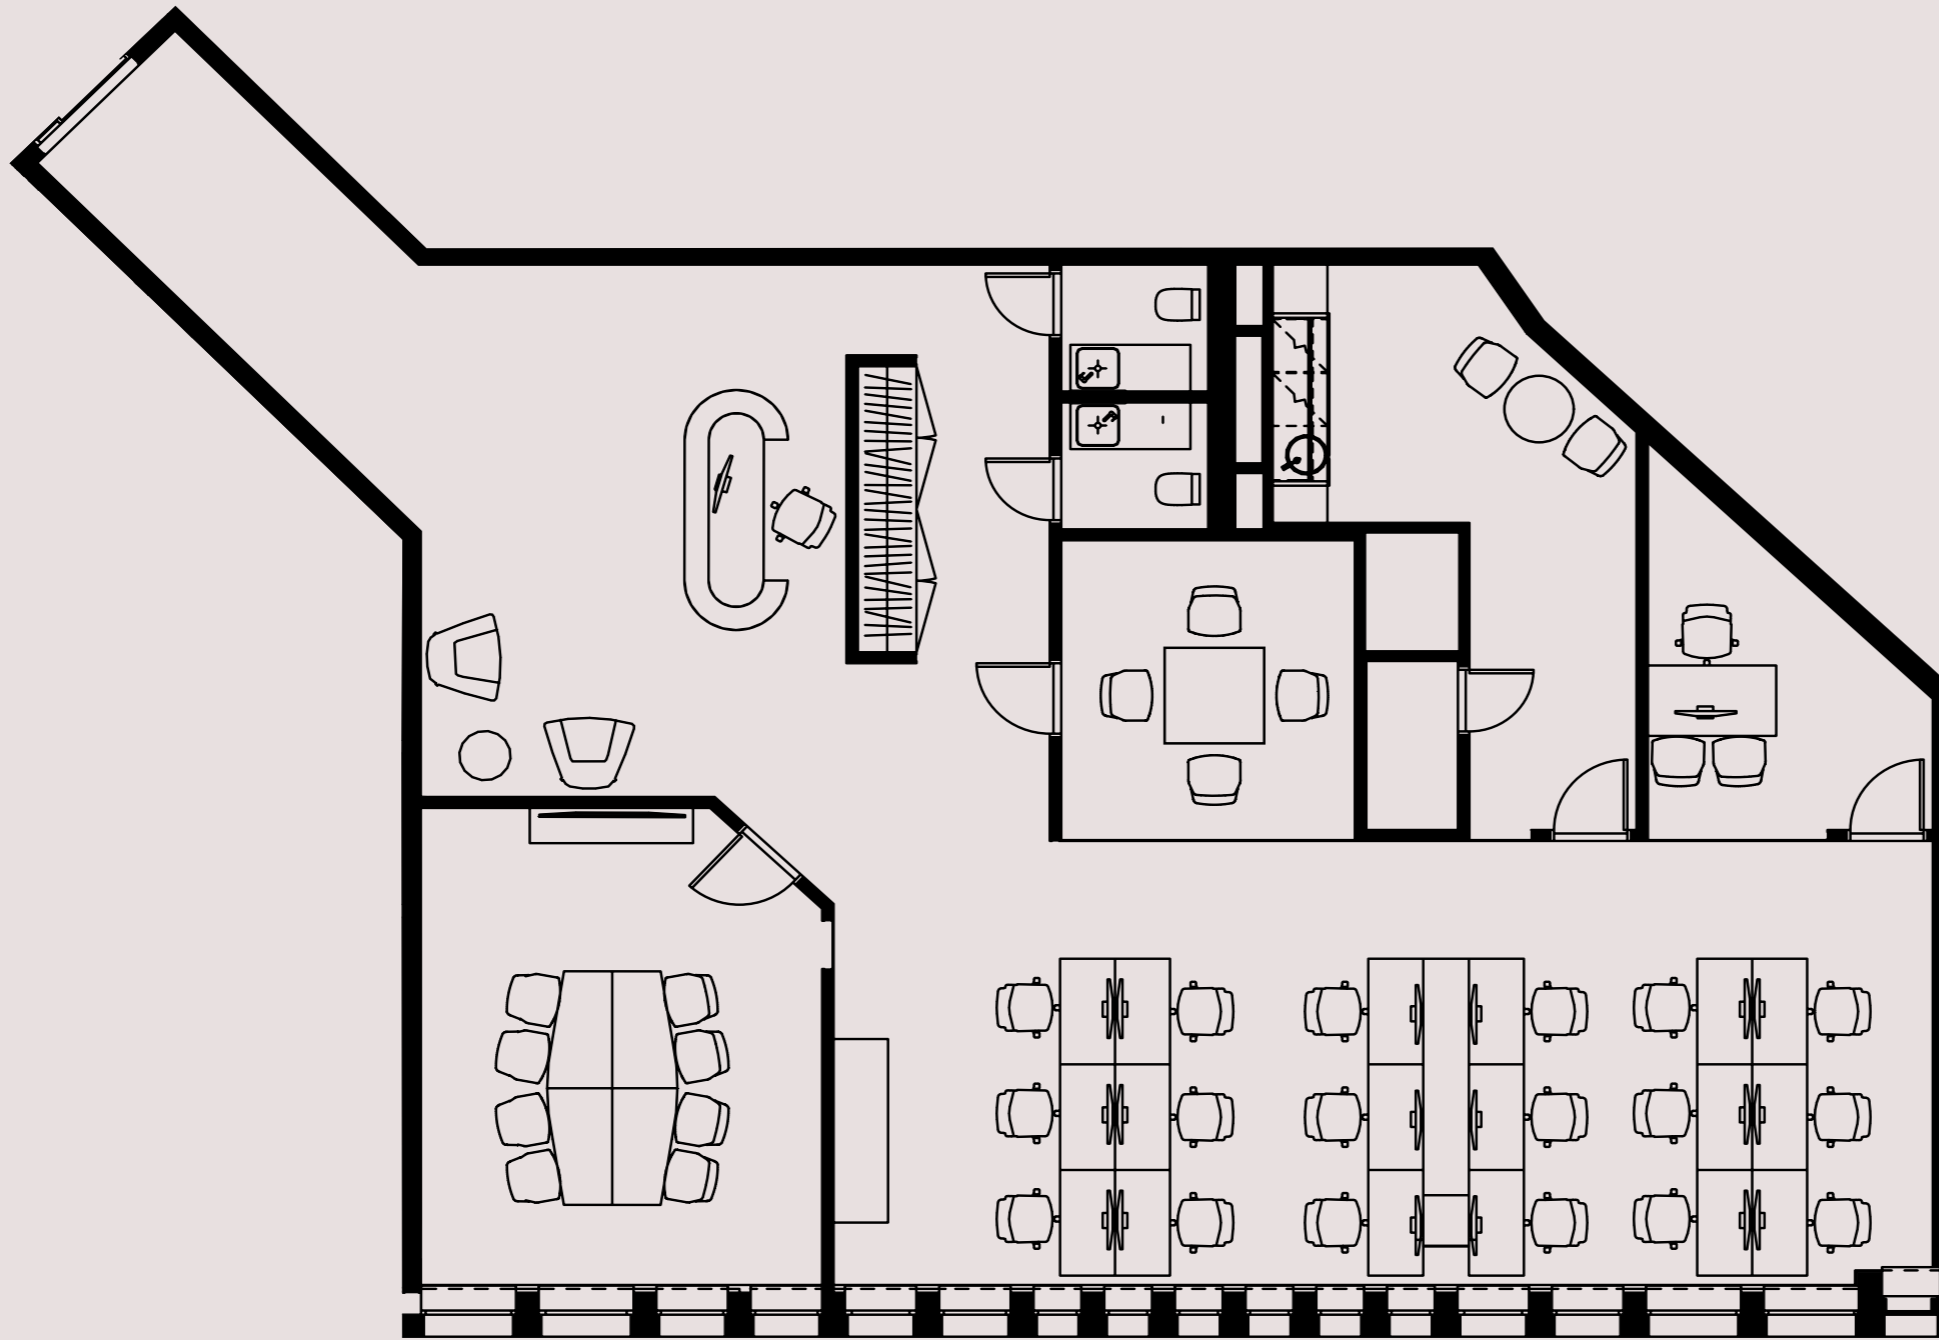

NOVIRA PLAZA RĪGA

1302

Floor	3
Size	191 m ²
Terrace	No
View	Satekles street
Status	Available

Satekles street